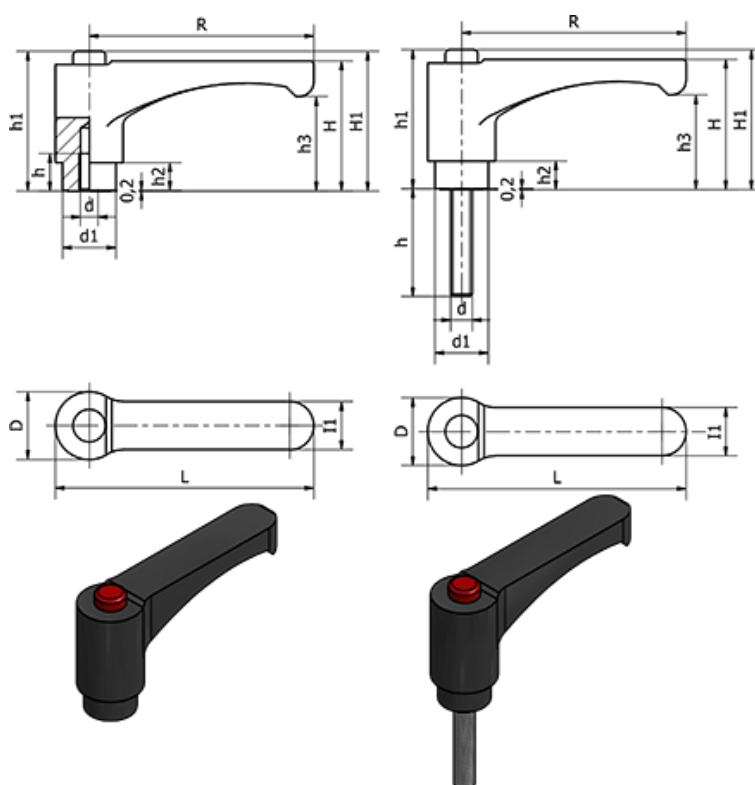

Article number: 23052531014

Description: E+G Adjustable handle, 253101-C4,
ERW.44-B-M5-C4 Yellow push-button

Measures

--	H = -	L = 52
--	h = 27	R = 44
--	H = -	Weight (g) = 12
--	h1 = 30.5	z = 18
--	H1 = -	
D = 15.5	h2 = 6	
d = -	h3 = 18.5	
d1 = 12	l1 = 11	